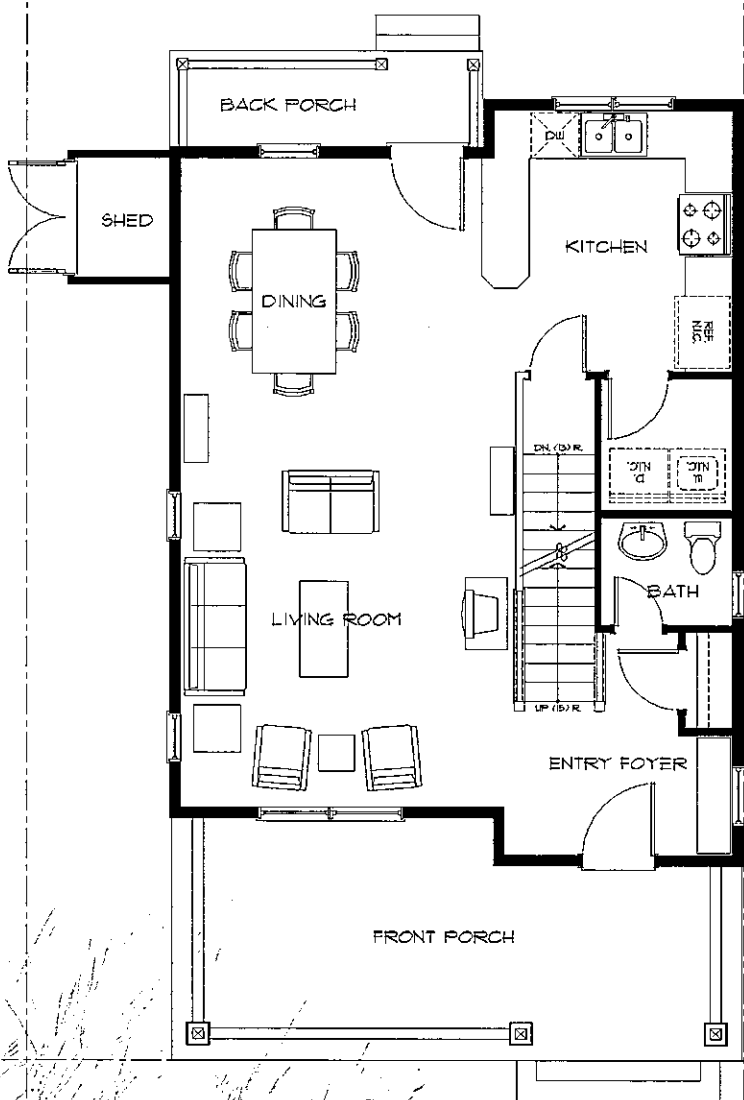

Cottontail Cottage

3 Bedrooms 2.5 Baths 1,398 Square Feet

SINGLE FAMILY COTTAGES

Miller Ranch's Single Family Cottages feature 3- and 4-bedroom designs, optional unfinished basement space and optional 2-car garages. The collection of Single Family Cottages range in size from 1,307 to 1,555 square feet. Four floor plans include Sunflower, Peppercorn, Wheatgrass and Cottontail.

ASW REALTY PARTNERS RESERVES THE RIGHT TO ALTER ALL PRELIMINARY FLOORPLANS, SPECIFICATIONS, FEATURES, PRICES AND OTHER INFORMATION DESCRIBED IN THE SALES MATERIAL WITHOUT NOTICE OR OBLIGATION. ALL HOME SIZES ARE APPROXIMATE AND MAY VARY DEPENDING UPON THE ELEVATION. THIS DRAWING IS AN ARTIST CONCEPTION ONLY AND DETAILS ARE SUBJECT TO CHANGE.

EQUAL HOUSING OPPORTUNITY

Cottontail Cottage

3 Bedrooms 2.5 Baths 1,398 Square Feet

GROUND LEVEL

UPPER LEVEL

ASW REALTY PARTNERS RESERVES THE RIGHT TO ALTER ALL PRELIMINARY FLOORPLANS, SPECIFICATIONS, FEATURES, PRICES AND OTHER INFORMATION DESCRIBED IN THIS BROCHURE WITHOUT NOTICE OR OBLIGATION. ALL HOME SIZES ARE APPROXIMATE AND MAY VARY DEPENDING UPON THE ELEVATION. THIS DRAWING IS AN ARTIST CONCEPTION ONLY AND DETAILS ARE SUBJECT TO CHANGE.