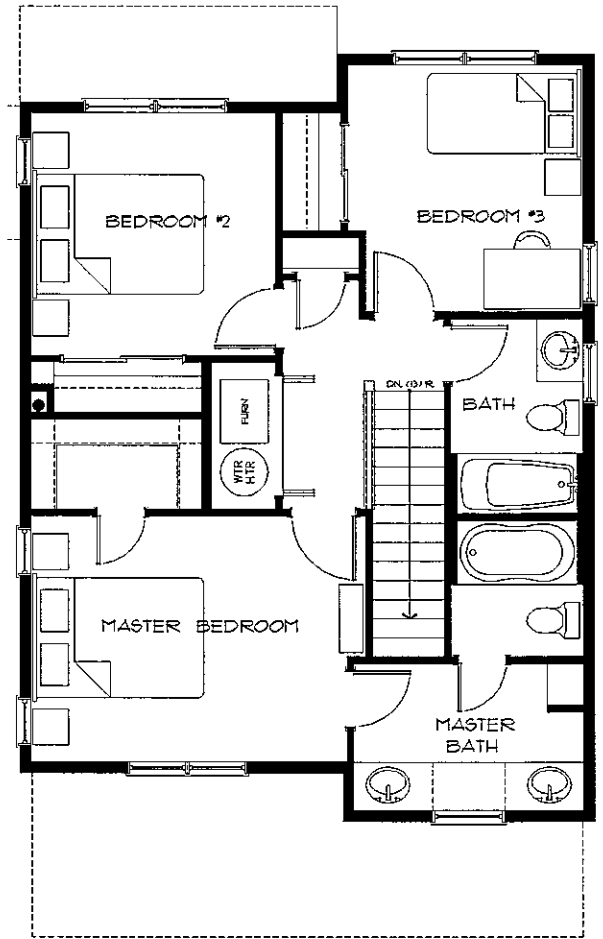

Cottontail Cottage

3 Bedrooms 2.5 Baths 1,398 Square Feet

SINGLE FAMILY COTTAGES

Miller Ranch's Single Family Cottages feature 3- and 4-bedroom designs, optional unfinished basement space and optional 2-car garages. The collection of Single Family Cottages range in size from 1,307 to 1,555 square feet. Four floor plans include Sunflower, Peppercorn, Wheatgrass and Cottontail.

ASW REALTY PARTNERS RESERVES THE RIGHT TO ALTER ALL PRELIMINARY FLOORPLANS, SPECIFICATIONS, FEATURES, PRICES AND OTHER INFORMATION DESCRIBED IN THE SALES MATERIAL WITHOUT NOTICE OR OBLIGATION. ALL HOME SIZES ARE APPROXIMATE AND MAY VARY DEPENDING UPON THE ELEVATION. THIS DRAWING IS AN ARTIST CONCEPTION ONLY AND DETAILS ARE SUBJECT TO CHANGE.

EQUAL HOUSING OPPORTUNITY

Cottontail Cottage

3 Bedrooms 2.5 Baths 1,398 Square Feet

GROUND LEVEL

UPPER LEVEL

ASW REALTY PARTNERS RESERVES THE RIGHT TO ALTER ALL PRELIMINARY FLOORPLANS, SPECIFICATIONS, FEATURES, PRICES AND OTHER INFORMATION DESCRIBED IN THIS BROCHURE WITHOUT NOTICE OR OBLIGATION. ALL HOME SIZES ARE APPROXIMATE AND MAY VARY DEPENDING UPON THE ELEVATION. THIS DRAWING IS AN ARTIST CONCEPTION ONLY AND DETAILS ARE SUBJECT TO CHANGE.