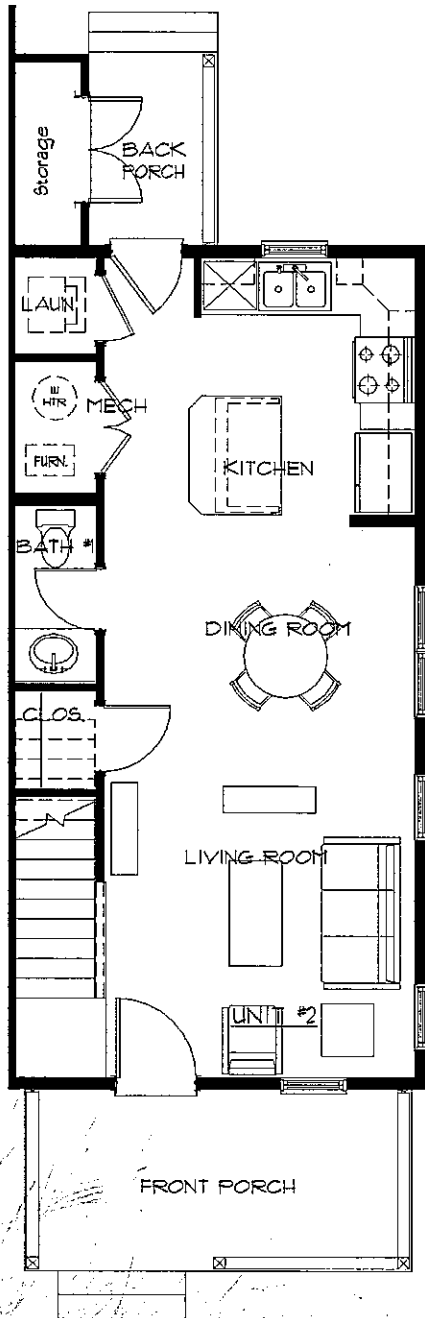

Larkspur Duplex

2 Bedrooms ☯ 1.5 Baths ☯ 1-Car Garage ☯ 996 Square Feet

PRAIRIE HOME DUPLEXES

Miller Ranch's 2- and 3-bedroom Prairie Home Duplexes are spacious and comfortable homes that include a 1-car garage and optional unfinished basements. The duplex homes range from approximately 996 to 1,209 square feet. Floor plans include Larkspur, Snowlily, Primrose and Aster.

ASW REALTY PARTNERS RESERVES THE RIGHT TO ALTER ALL PRELIMINARY FLOORPLANS, SPECIFICATIONS, FEATURES, PRICES AND OTHER INFORMATION DESCRIBED IN THE SALES MATERIAL WITHOUT NOTICE OR OBLIGATION. ALL HOME SIZES ARE APPROXIMATE AND MAY VARY DEPENDING UPON THE ELEVATION. THIS DRAWING IS AN ARTIST CONCEPTION ONLY AND DETAILS ARE SUBJECT TO CHANGE.

Larkspur Duplex

2 Bedrooms 1.5 Baths 1-Car Garage 996 Square Feet

GROUND LEVEL

UPPER LEVEL