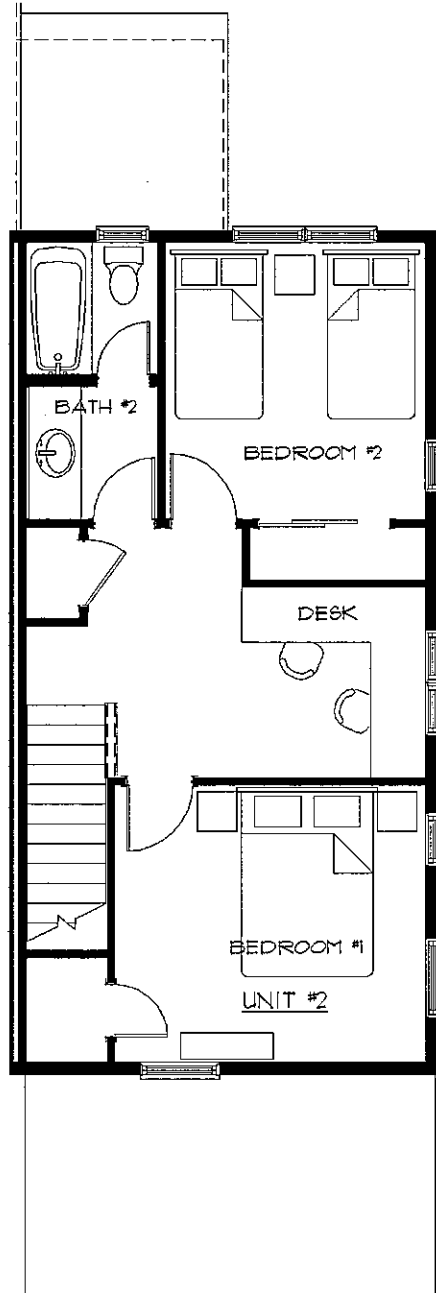

Larkspur Duplex

2 Bedrooms ☯ 1.5 Baths ☯ 1-Car Garage ☯ 996 Square Feet

PRAIRIE HOME DUPLEXES

Miller Ranch's 2- and 3-bedroom Prairie Home Duplexes are spacious and comfortable homes that include a 1-car garage and optional unfinished basements. The duplex homes range from approximately 996 to 1,209 square feet. Floor plans include Larkspur, Snowlily, Primrose and Aster.

ASW REALTY PARTNERS RESERVES THE RIGHT TO ALTER ALL PRELIMINARY FLOORPLANS, SPECIFICATIONS, FEATURES, PRICES AND OTHER INFORMATION DESCRIBED IN THE SALES MATERIAL WITHOUT NOTICE OR OBLIGATION. ALL HOME SIZES ARE APPROXIMATE AND MAY VARY DEPENDING UPON THE ELEVATION. THIS DRAWING IS AN ARTIST CONCEPTION ONLY AND DETAILS ARE SUBJECT TO CHANGE.

Larkspur Duplex

2 Bedrooms 1.5 Baths 1-Car Garage 996 Square Feet

GROUND LEVEL

UPPER LEVEL