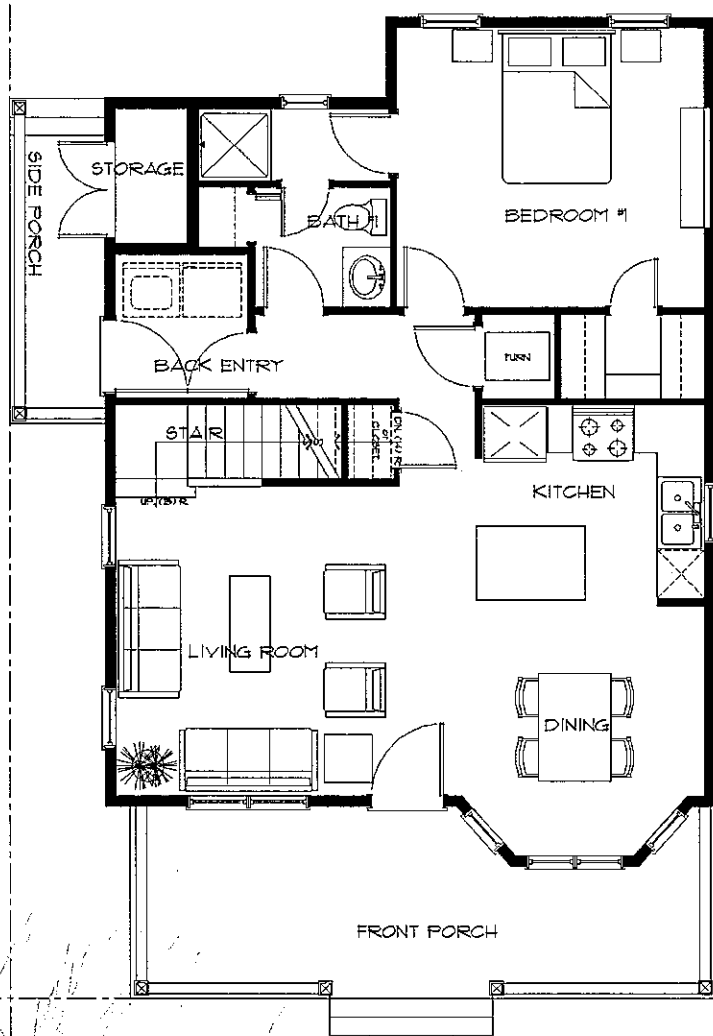

Peppercorn Cottage

4 Bedrooms ☉ 2 Baths ☉ 1,555 Square Feet

SINGLE FAMILY COTTAGES

Miller Ranch's Single Family Cottages feature 3- and 4-bedroom designs, optional unfinished basement space and optional 2-car garages. The collection of Single Family Cottages range in size from 1,307 to 1,555 square feet. Four floor plans include Sunflower, Peppercorn, Wheatgrass and Cottontail.

ASW REALTY PARTNERS RESERVES THE RIGHT TO ALTER ALL PRELIMINARY FLOORPLANS, SPECIFICATIONS, FEATURES, PRICES AND OTHER INFORMATION DESCRIBED IN THE SALES MATERIAL WITHOUT NOTICE OR OBLIGATION. ALL HOME SIZES ARE APPROXIMATE AND MAY VARY DEPENDING UPON THE ELEVATION. THIS DRAWING IS AN ARTIST CONCEPTION ONLY AND DETAILS ARE SUBJECT TO CHANGE.

Peppercorn Cottage

4 Bedrooms ∞ 2 Baths ∞ 1,555 Square Feet

GROUND LEVEL

UPPER LEVEL