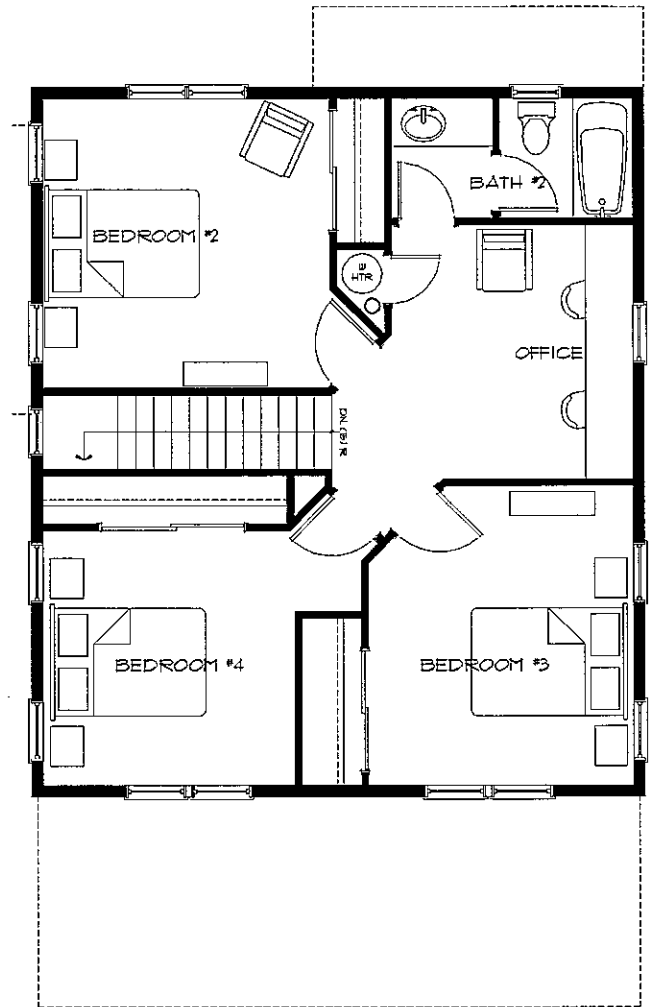

Peppercorn Cottage

4 Bedrooms ☉ 2 Baths ☉ 1,555 Square Feet

SINGLE FAMILY COTTAGES

Miller Ranch's Single Family Cottages feature 3- and 4-bedroom designs, optional unfinished basement space and optional 2-car garages. The collection of Single Family Cottages range in size from 1,307 to 1,555 square feet. Four floor plans include Sunflower, Peppercorn, Wheatgrass and Cottontail.

ASW REALTY PARTNERS RESERVES THE RIGHT TO ALTER ALL PRELIMINARY FLOORPLANS, SPECIFICATIONS, FEATURES, PRICES AND OTHER INFORMATION DESCRIBED IN THE SALES MATERIAL WITHOUT NOTICE OR OBLIGATION. ALL HOME SIZES ARE APPROXIMATE AND MAY VARY DEPENDING UPON THE ELEVATION. THIS DRAWING IS AN ARTIST CONCEPTION ONLY AND DETAILS ARE SUBJECT TO CHANGE.

Peppercorn Cottage

4 Bedrooms ∞ 2 Baths ∞ 1,555 Square Feet

GROUND LEVEL

UPPER LEVEL