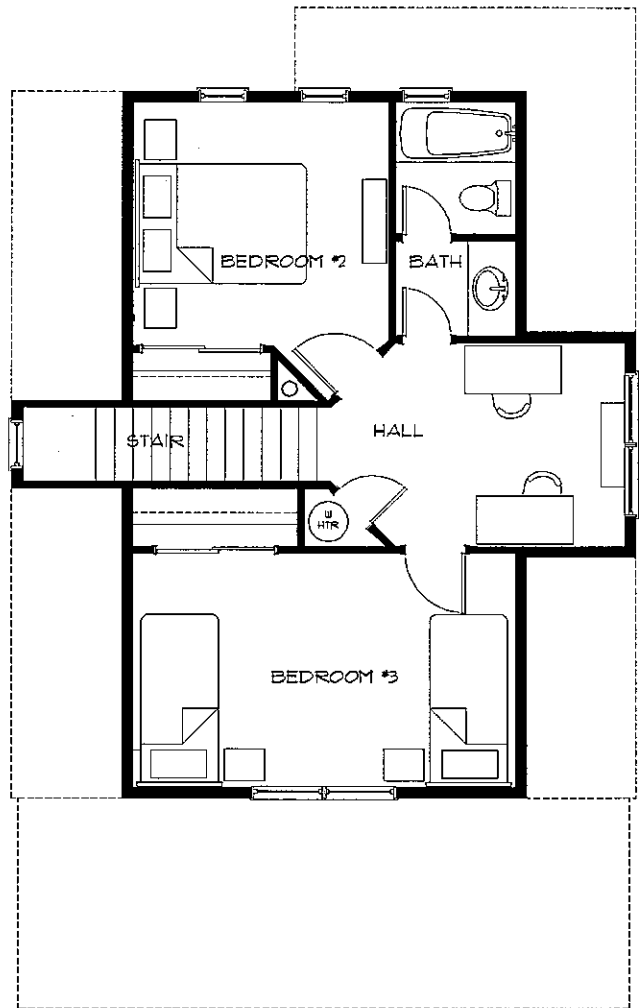

Wheatgrass Cottage

3 Bedrooms ∞ 2 Baths ∞ 1,307 Square Feet

SINGLE FAMILY COTTAGES

Miller Ranch's Single Family Cottages feature 3- and 4-bedroom designs, optional unfinished basement space and optional 2-car garages. The collection of Single Family Cottages range in size from 1,307 to 1,555 square feet. Four floor plans include Sunflower, Peppercorn, Wheatgrass and Cottontail.

ASW REALTY PARTNERS RESERVES THE RIGHT TO ALTER ALL PRELIMINARY FLOORPLANS, SPECIFICATIONS, FEATURES, PRICES AND OTHER INFORMATION DESCRIBED IN THE SALES MATERIAL WITHOUT NOTICE OR OBLIGATION. ALL HOME SIZES ARE APPROXIMATE AND MAY VARY DEPENDING UPON THE ELEVATION. THIS DRAWING IS AN ARTIST CONCEPTION ONLY AND DETAILS ARE SUBJECT TO CHANGE.

Wheatgrass Cottage

3 Bedrooms 2 Baths 1,307 Square Feet

GROUND LEVEL

UPPER LEVEL