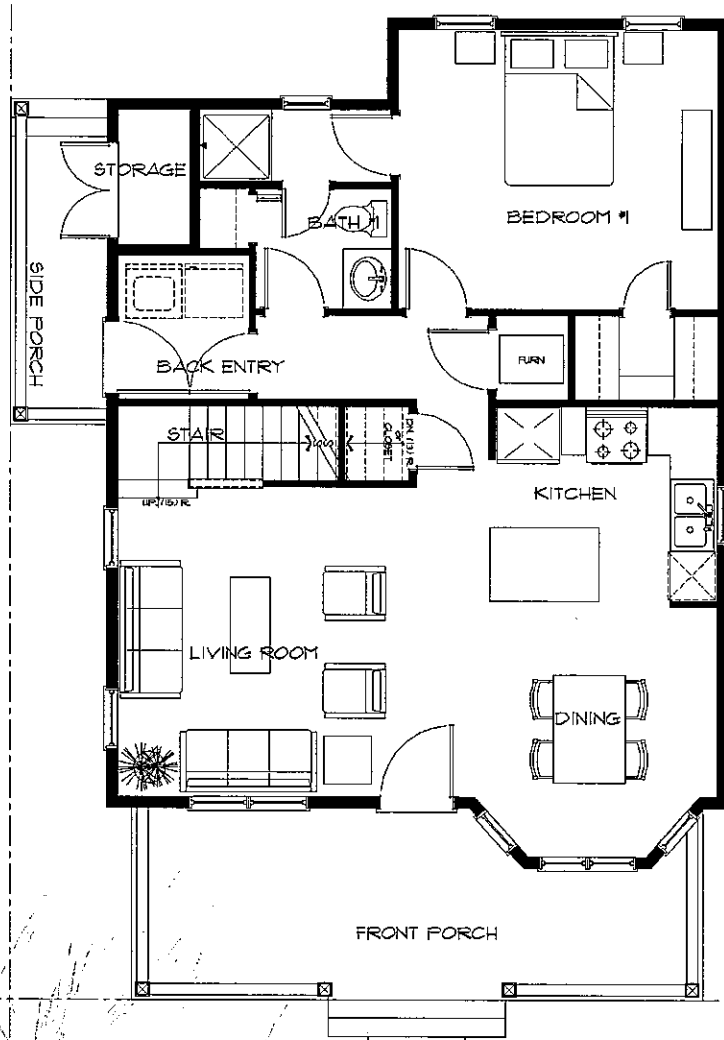

Wheatgrass Cottage

3 Bedrooms ∞ 2 Baths ∞ 1,307 Square Feet

SINGLE FAMILY COTTAGES

Miller Ranch's Single Family Cottages feature 3- and 4-bedroom designs, optional unfinished basement space and optional 2-car garages. The collection of Single Family Cottages range in size from 1,307 to 1,555 square feet. Four floor plans include Sunflower, Peppercorn, Wheatgrass and Cottontail.

ASW REALTY PARTNERS RESERVES THE RIGHT TO ALTER ALL PRELIMINARY FLOORPLANS, SPECIFICATIONS, FEATURES, PRICES AND OTHER INFORMATION DESCRIBED IN THE SALES MATERIAL WITHOUT NOTICE OR OBLIGATION. ALL HOME SIZES ARE APPROXIMATE AND MAY VARY DEPENDING UPON THE ELEVATION. THIS DRAWING IS AN ARTIST CONCEPTION ONLY AND DETAILS ARE SUBJECT TO CHANGE.

Wheatgrass Cottage

3 Bedrooms 2 Baths 1,307 Square Feet

GROUND LEVEL

UPPER LEVEL